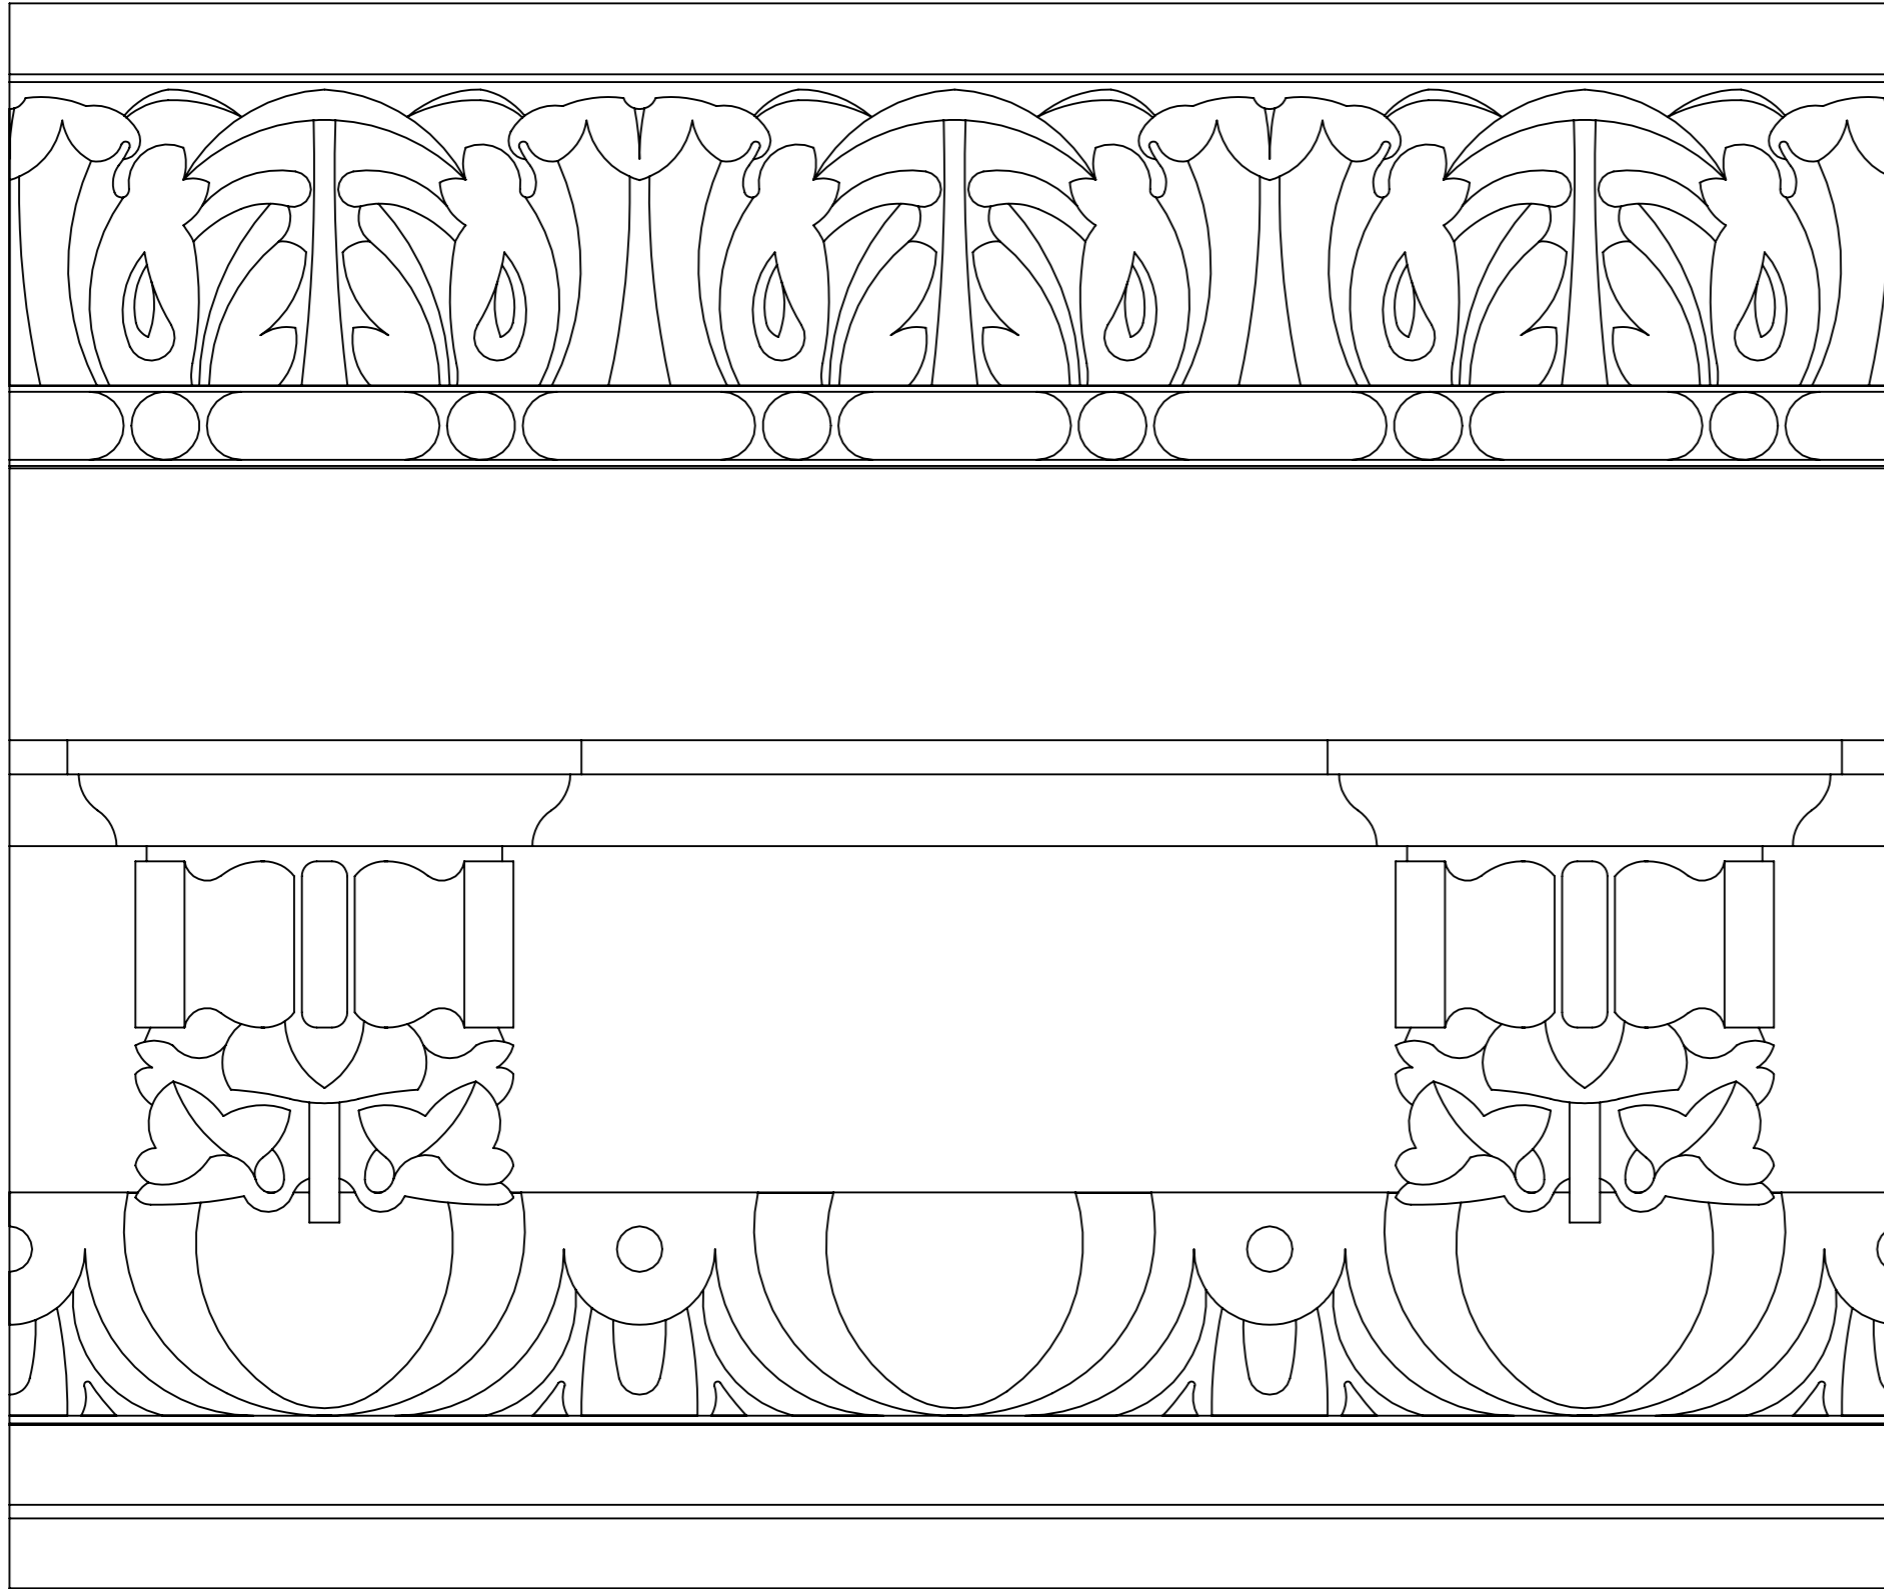

PART NUMBER C0055		DRAWING NAME Decorative Profile	
SIZE A3	SHEET 1 of 2	SCALE 1:1	UNITS MM
DRAWN BY Daniel Taylor	DRAWN DATE 04/04/2019	APPROVED BY Shaun Turnell	APPR. DATE 05/04/2019
CLIENT		PROJECT	

**HODKIN
& JONES**
EST. 1868

PART NUMBER C0055		DRAWING NAME Decorative Profile	
SIZE A3	SHEET 2 of 2	SCALE 1:1	UNITS MM
DRAWN BY Daniel Taylor	DRAWN DATE 04/04/2019	APPROVED BY Shaun Turnell	APPR. DATE 05/04/2019
CLIENT		PROJECT	

**HODKIN
& JONES**
EST. 1868